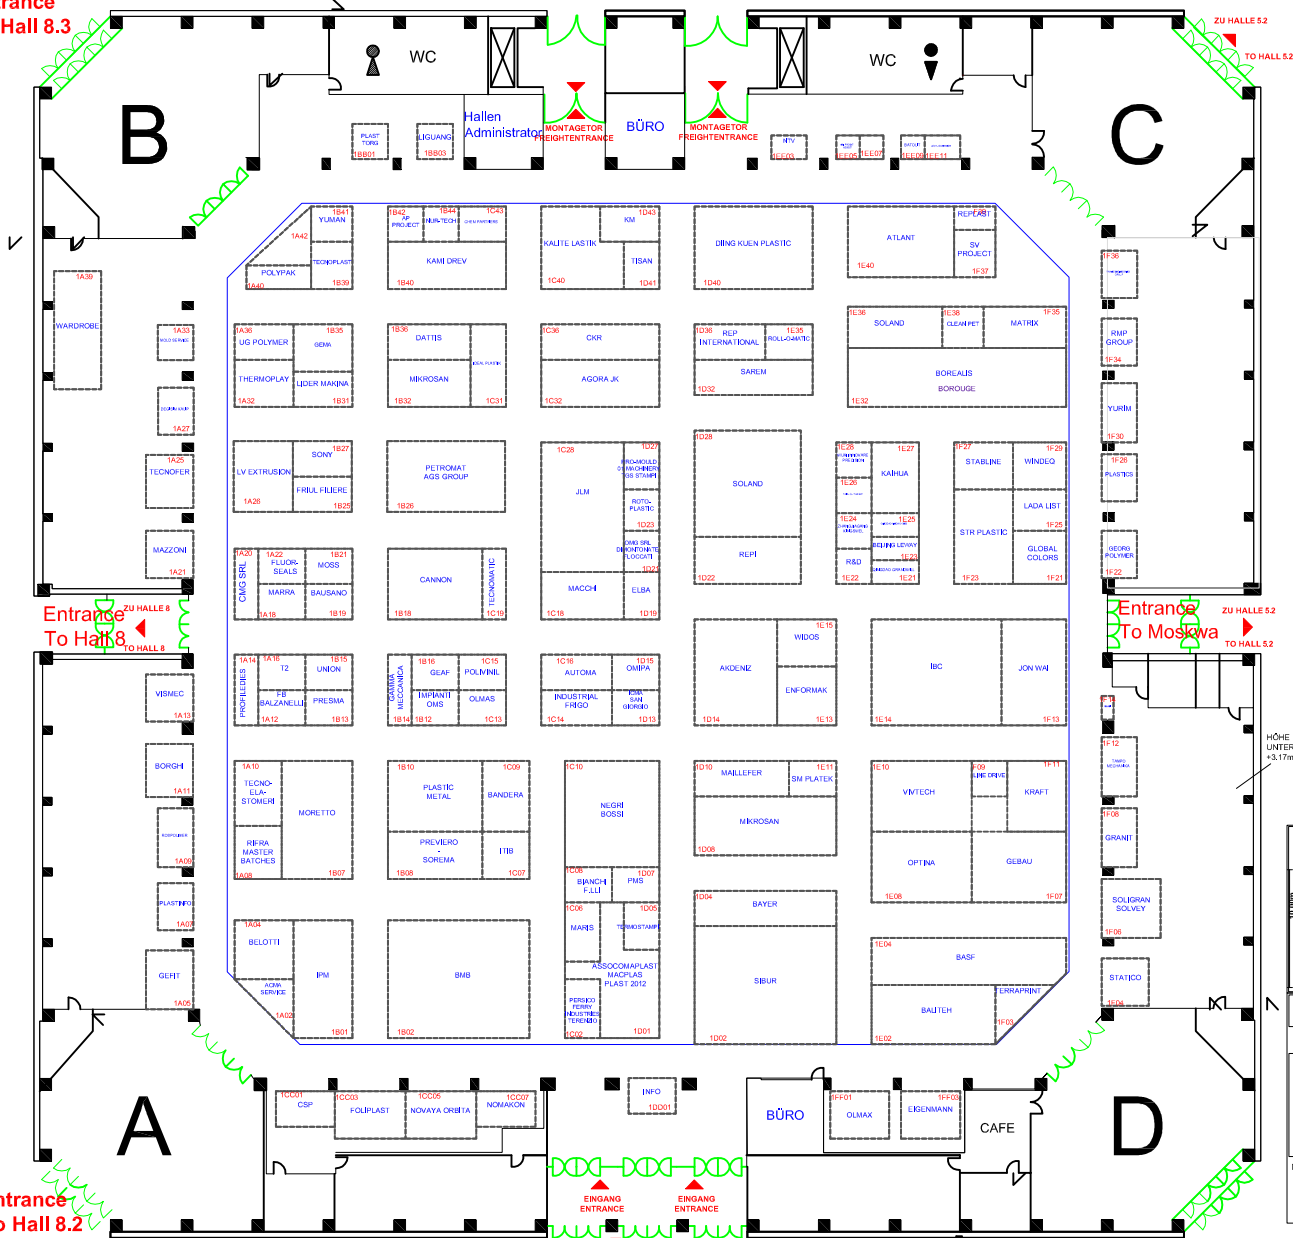

INTERPLASTICA 2012

January 24-27, 2012
Moscow / Russia

MESSE:

HALL 1

Entrance
To Hall 8.3

ZU HALLE 52
TO HALL 52

HÖHE UNTER EMPORE +3.17m

5.00m

HALLE 1

KOSMILIA PRESENIA MOSKVA

TM

Messe Düsseldorf

Datum: